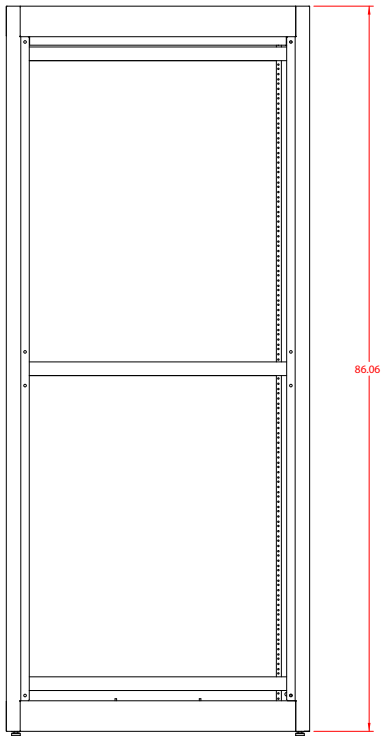

**PART No. C2F197836**  
for more information visit  
[www.hammfg.com](http://www.hammfg.com)  
Data subject to change without notice  
Isometric drawing not to scale  
CCR TAPPED RAILS NOT INCLUDED

TOP VIEW

L.S. VIEW

FRONT VIEW

R.S. VIEW

BOTTOM VIEW