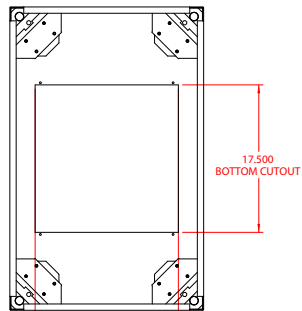

**PART No. C2F197836**  
for more information visit  
[www.hammfg.com](http://www.hammfg.com)  
Data subject to change without notice  
Isometric drawing not to scale  
CCR TAPPED RAILS NOT INCLUDED

TOP VIEW

L.S. VIEW

FRONT VIEW

R.S. VIEW

BOTTOM VIEW