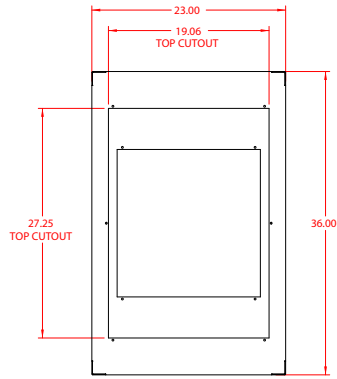

**PART No. C2F197836**  
for more information visit  
[www.hammfg.com](http://www.hammfg.com)  
Data subject to change without notice  
Isometric drawing not to scale  
CCR TAPPED RAILS NOT INCLUDED

TOP VIEW

L.S. VIEW

FRONT VIEW

R.S. VIEW

BOTTOM VIEW