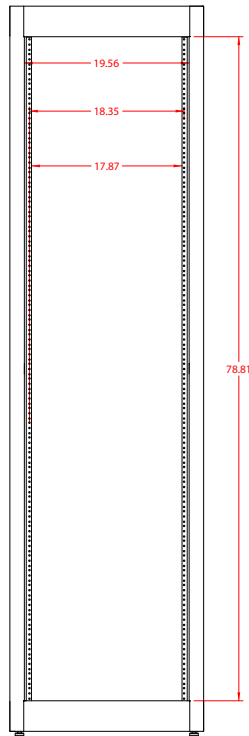

**PART No. C2F197836**  
for more information visit  
[www.hammfg.com](http://www.hammfg.com)  
Data subject to change without notice  
Isometric drawing not to scale  
CCR TAPPED RAILS NOT INCLUDED

TOP VIEW

L.S. VIEW

FRONT VIEW

R.S. VIEW

BOTTOM VIEW